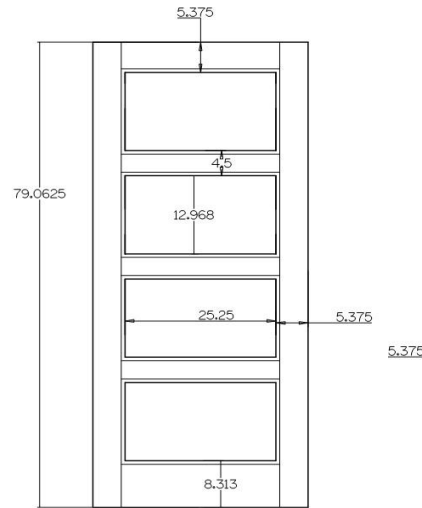

Horizontal Plank LVL Core
3080FHP

Horizontal Plank LVL Core
30FHP

Four Lite Bevel Sticking
3080F5054 Clear
3080F5054S Satin Etch

Four Lite Bevel Sticking
30F5054 Clear
30F5054S Satin Etch

Five Lite Mission Sticking
30FM55 Clear