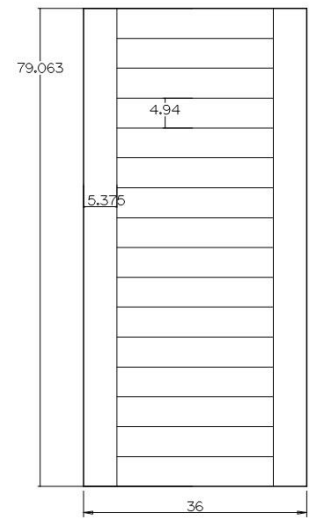

Horizontal Plank LVL Core
3080FHP

Horizontal Plank LVL Core
30FHP

Four Lite Bevel Sticking
3080F5054 Clear
3080F5054S Satin Etch

Four Lite Bevel Sticking
30F5054 Clear
30F5054S Satin Etch

Five Lite Mission Sticking
30FM55 Clear