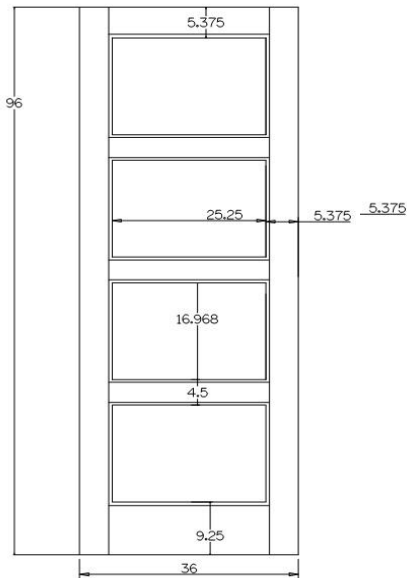

Horizontal Plank LVL Core
3080FHP

Horizontal Plank LVL Core
30FHP

Four Lite Bevel Sticking
3080F5054 Clear
3080F5054S Satin Etch

Four Lite Bevel Sticking
30F5054 Clear
30F5054S Satin Etch

Five Lite Mission Sticking
30FM55 Clear