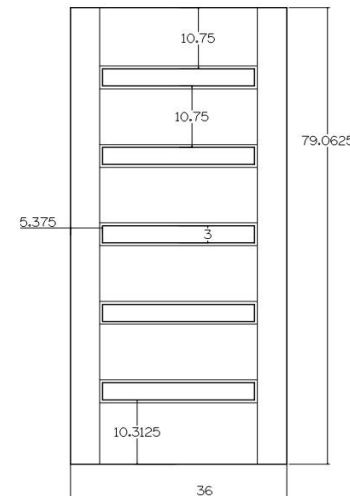

Horizontal Plank LVL Core
3080FHP

Horizontal Plank LVL Core
30FHP

Four Lite Bevel Sticking
3080F5054 Clear
3080F5054S Satin Etch

Four Lite Bevel Sticking
30F5054 Clear
30F5054S Satin Etch

Five Lite Mission Sticking
30FM55 Clear