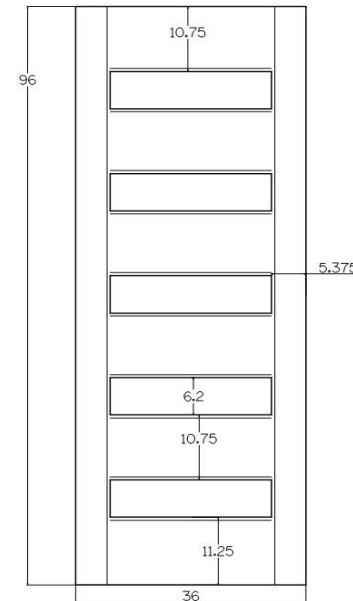

Horizontal Plank LVL Core
3080FHP

Horizontal Plank LVL Core
30FHP

Four Lite Bevel Sticking
3080F5054 Clear
3080F5054S Satin Etch

Four Lite Bevel Sticking
30F5054 Clear
30F5054S Satin Etch

Five Lite Mission Sticking
30FM55 Clear