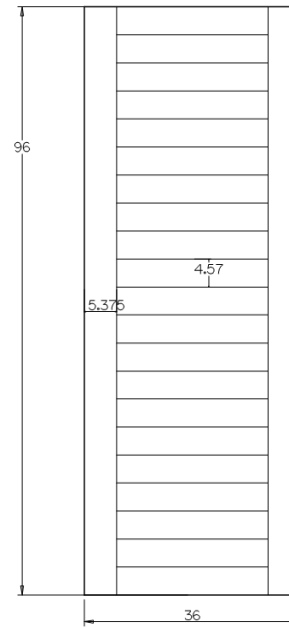

Horizontal Plank LVL Core
3080FHP

Horizontal Plank LVL Core
30FHP

Four Lite Bevel Sticking
3080F5054 Clear
3080F5054S Satin Etch

Four Lite Bevel Sticking
30F5054 Clear
30F5054S Satin Etch

Five Lite Mission Sticking
30FM55 Clear