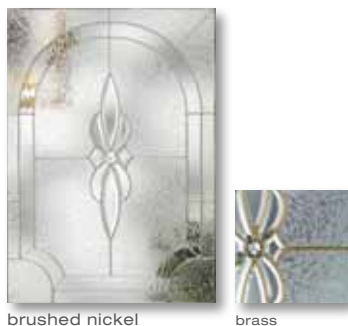

Cambridge™ Page 45
GLASS PRIVACY RATING **8**

Crystalline glue chip, clear curved bevels, double water glass and caming.

Also Available:

NEW Privacy Glass Page 45

Low-E Glass Page 46

Glass Privacy Rating Scale

Clear

Opaque

Note: Decorative glass is handcrafted and may vary from what is depicted in this catalog. Additionally, the small size of the pictures may not fully reflect the intricacy of a specific design.