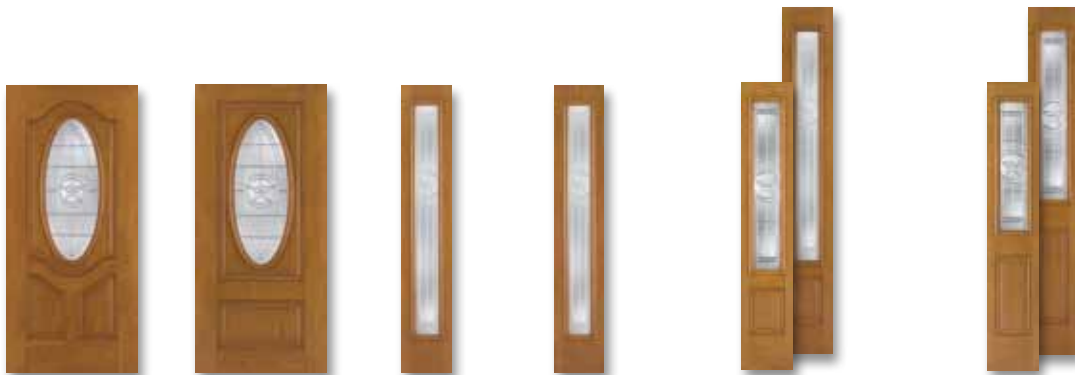

FC146 ☺ 2'8" x 6'8" 2'10" x 6'8" 3'0" x 6'8"	FC795 ☺ 2'8" x 6'8" 2'10" x 6'8" 3'0" x 6'8"	FC142SL ☺ 10" x 6'8" 12" x 6'8" 14" x 6'8"	FC817SL ● ☺ 12" x 6'8" △ 14" x 6'8" △	FC143SL ☺ 12" x 6'8" 14" x 6'8"	81958PSL ☺ 12" x 8'0" 14" x 8'0"	FC144SL ☺ 12" x 6'8" 14" x 6'8"	81940PSL ☺ 12" x 8'0" 14" x 8'0"