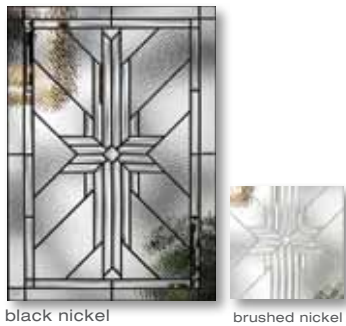

Ashurst™ Page 43
GLASS PRIVACY RATING **8**

Clear bevels, double water glass and caming.