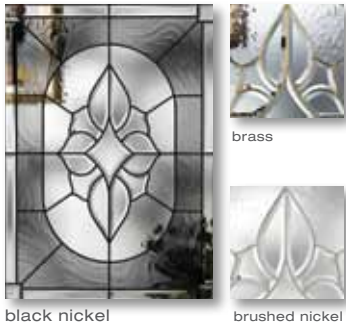

Decorative glass

Available Glass Designs

Arcadia™ Page 42
GLASS PRIVACY RATING **5**

Gray baroque glass, seeded glass, clear curved bevels and caming.