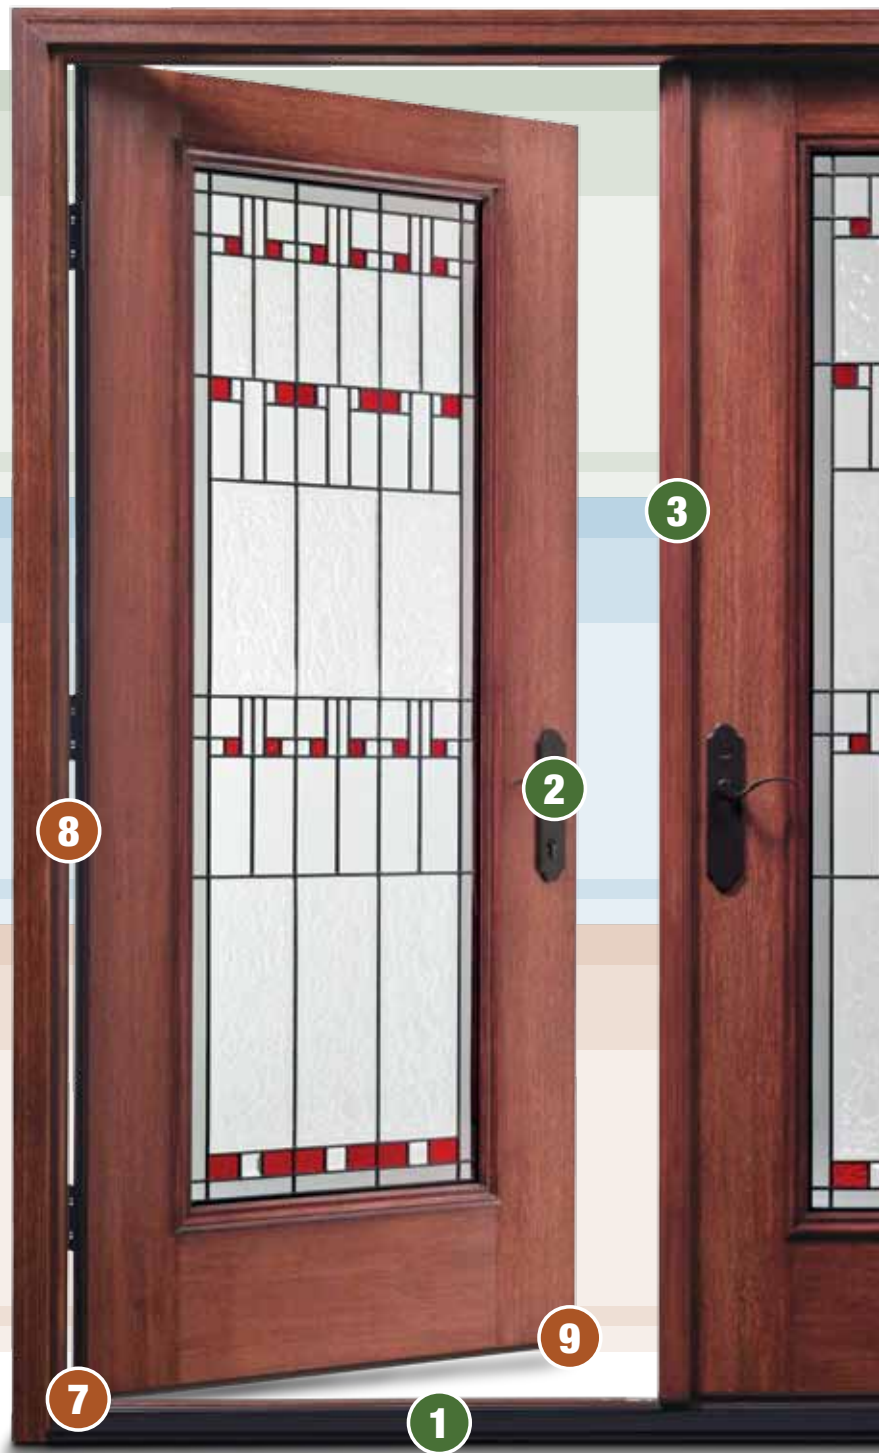

Upgrade for Performance

Make entryways exceptional. Start with an edge by specifying all the Therma-Tru® essentials you need to build entryways that perform a step ahead of the rest. Our components deliver a wide range of benefits, from greater security and stability to increased resistance against air and moisture leaks, to suit multiple applications and budgets.

Pictured Above: Components are color coded based on the level of performance they provide. Standard components – recommended for any installation – are in brown. Upgrades are in blue (one-step up) and then green (two-steps up). They can be mixed and matched based on individual customer needs and applications.