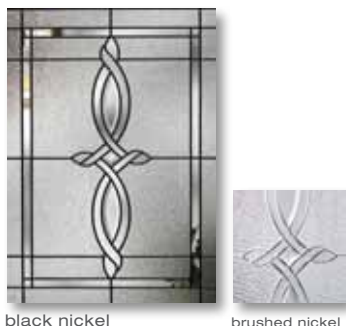

Longford™ Page 44
GLASS PRIVACY RATING **8**

Seeded glass, clear bevels, granite glass and caming.