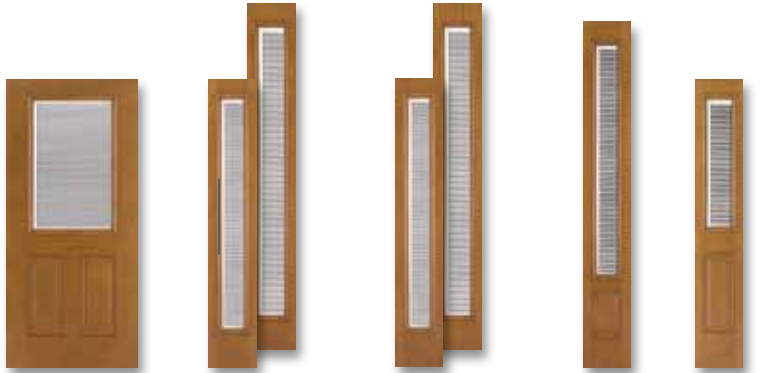

Fiber-Classic Oak

FC141
2'6" x 6'8" ★
2'8" x 6'8" ★
2'8" x 6'8" ‡
2'10" x 6'8" ‡
3'0" x 6'8" ‡

81225P
2'8" x 8'0"
2'10" x 8'0"
3'0" x 8'0"

81964P
2'8" x 8'0"
2'10" x 8'0"
3'0" x 8'0"

*Choose white internal blinds that tilt open and close, or those that raise and lower as well as tilt open and close.
Note: Colors may vary from an actual application due to fluctuations in staining or the printing process of this catalog.