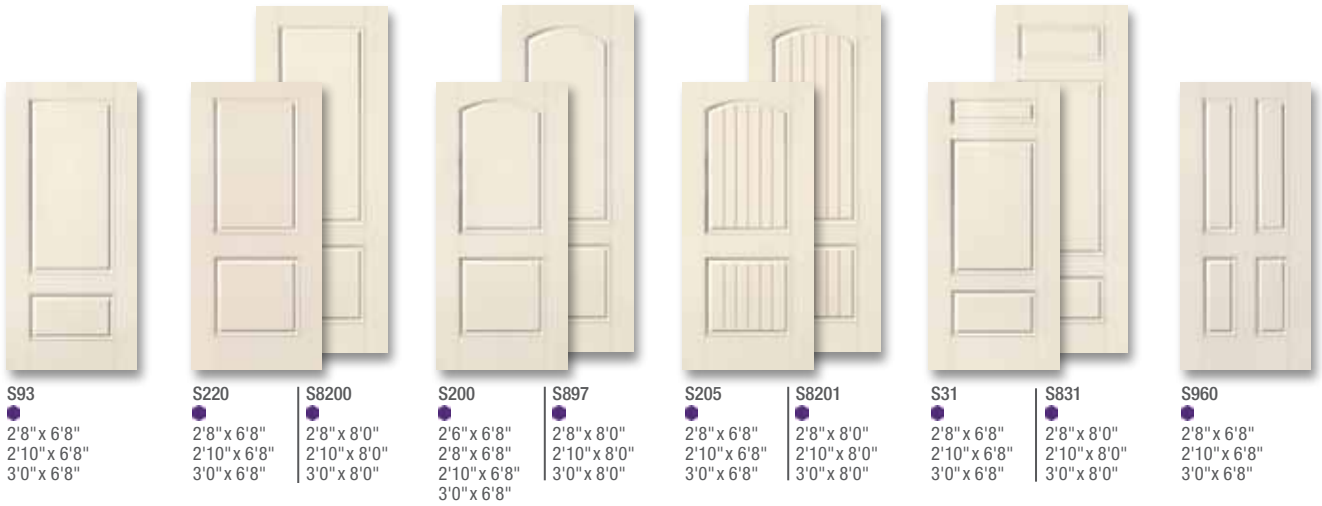

81000 ■
 2'0" x 8'0"
 2'4" x 8'0"
 2'6" x 8'0"
 2'8" x 8'0"
 3'0" x 8'0"

options key

- impact-rated door (H)
- ◆ flat white grilles sealed between glass (GBG-F)
- ☀ low-e glass (LE)

features key

- no stile lines
- ★ 20" glass
- △ 6'6" height available
- ‡ 7'0" height available