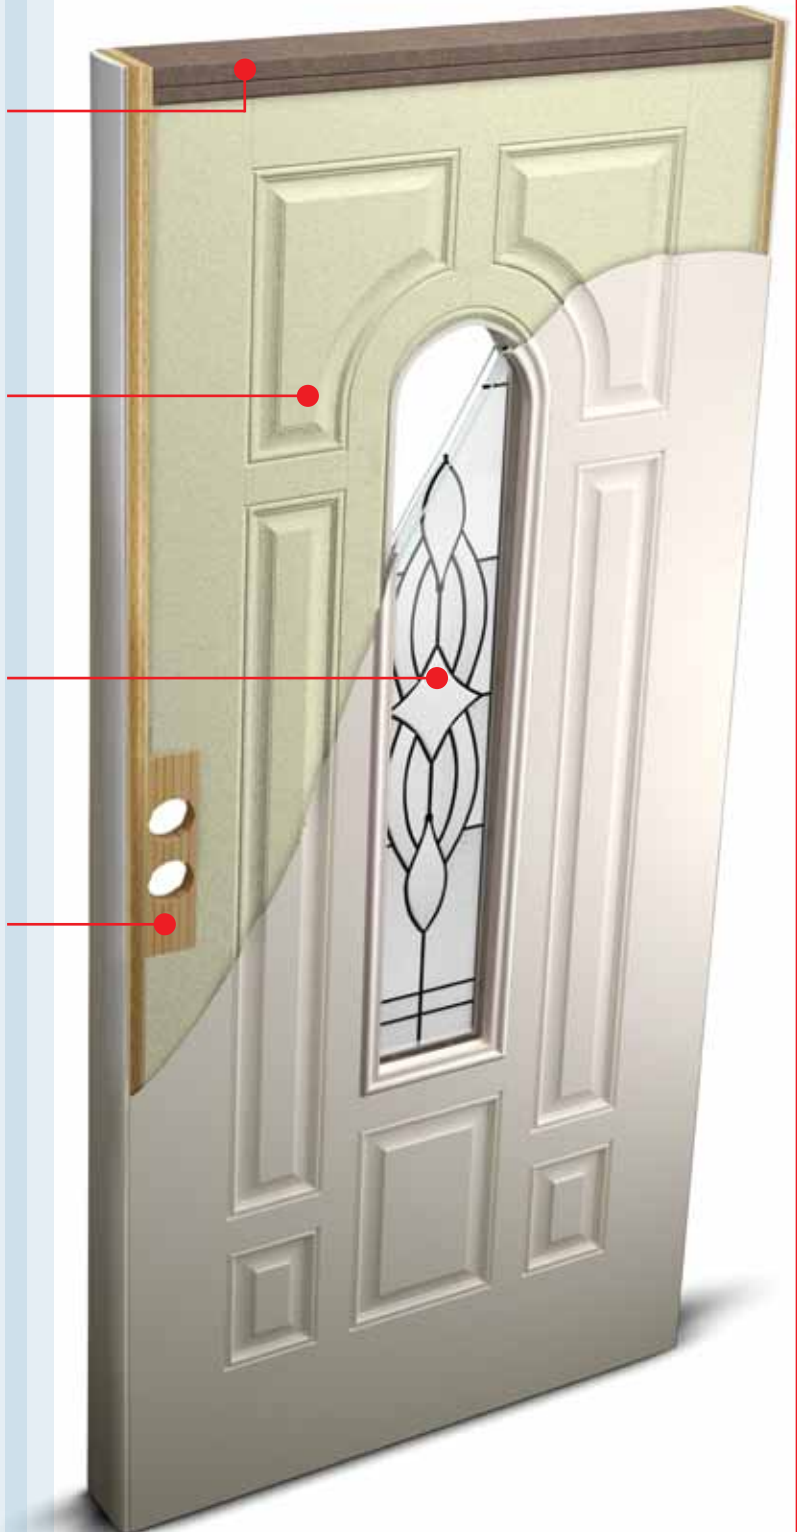

Interchangeable options shared between Fiber-Classic and Smooth-Star lines give homeowners the ultimate in flexibility.

Enhanced Lock Block

Combines with 1¼" lock and hinge stiles for increased rigidity and stability.