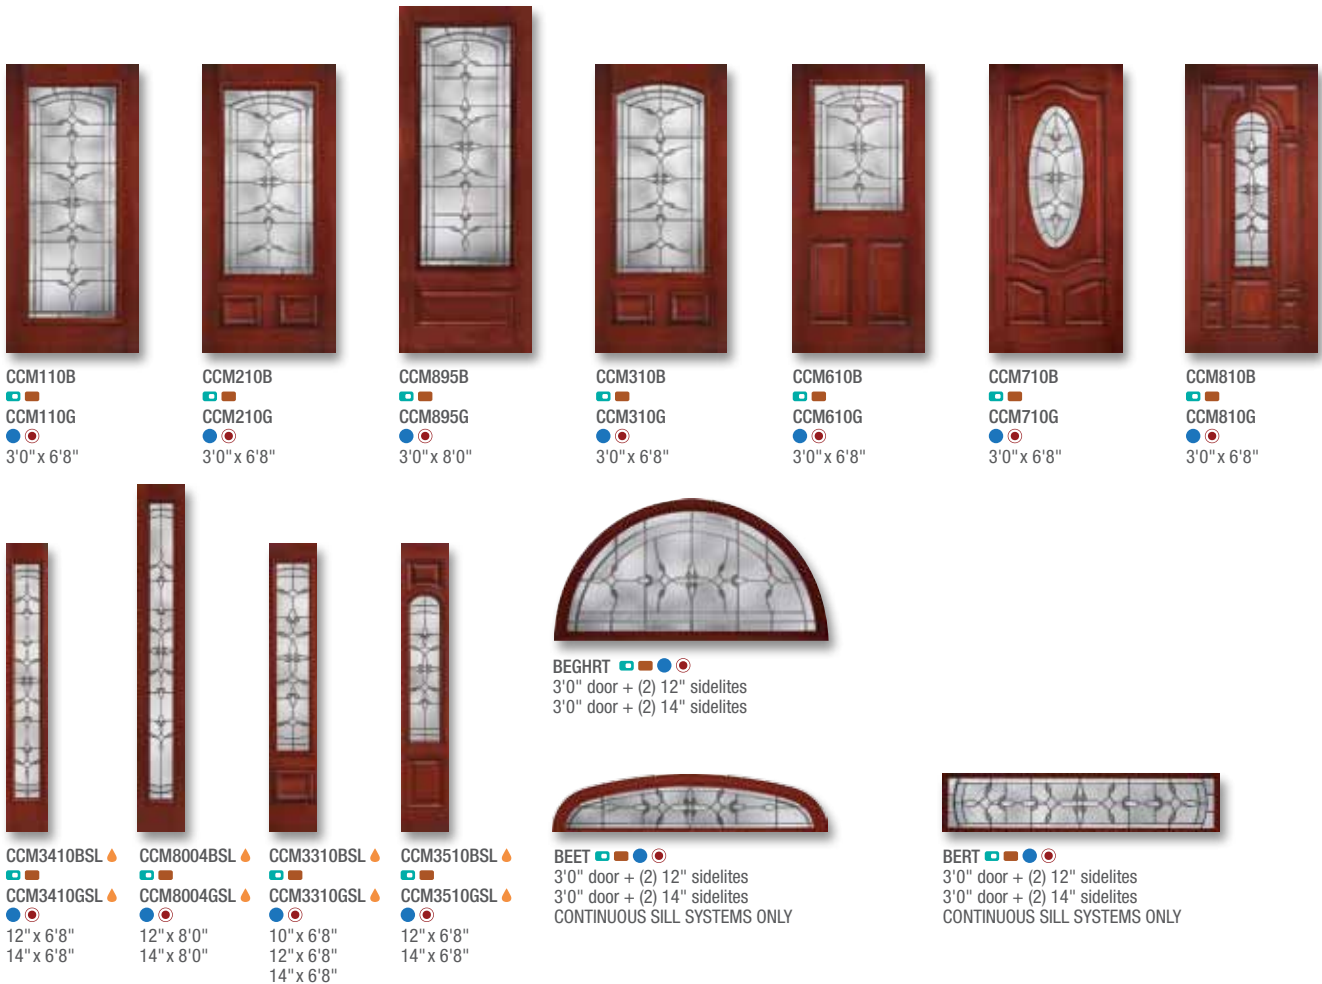

ASET ◆◆
3'0" door + (2) 12" sidelites
3'0" door + (2) 14" sidelites
CONTINUOUS SILL SYSTEMS ONLY

AS30T ◆◆
3'0" DOOR ONLY

Bella™ glass

CCM110B
■ ■
CCM110G
● ●
3'0" x 6'8"

CCM210B
■ ■
CCM210G
● ●
3'0" x 6'8"