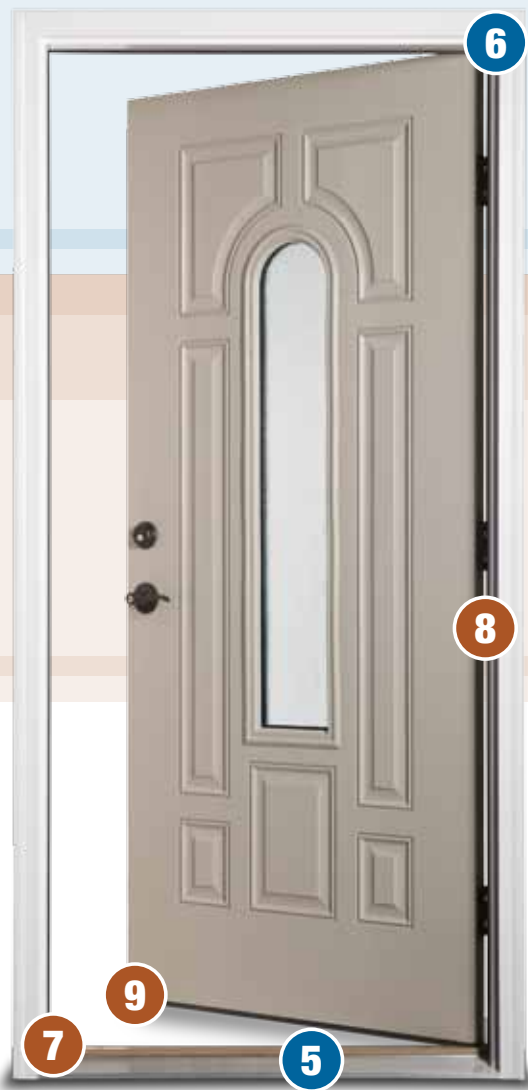

Upgrade for Performance

Make entryways exceptional. Start with an edge by specifying all the Therma-Tru® essentials you need to build entryways that perform a step ahead of the rest. Our components deliver a wide range of benefits, from greater security and stability to increased resistance against air and moisture leaks, to suit multiple applications and budgets.

Pictured Above: Components are color coded based on the level of performance they provide. Standard components – recommended for any installation – are in brown. Upgrades are in blue (one-step up) and then green (two-steps up). They can be mixed and matched based on individual customer needs and applications.