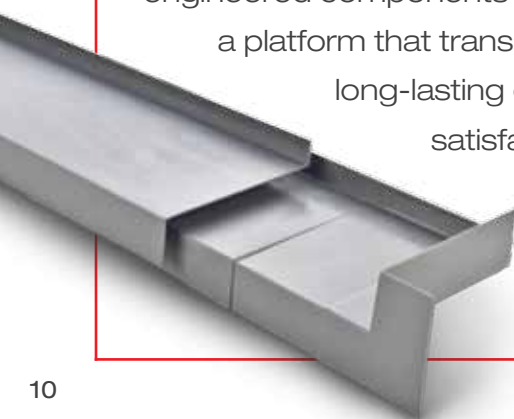

The System of Choice

Why are Therma-Tru® door systems the top choice of builders and contractors? It's more than the door. From innovation and design – to testing and warranties – our systems are engineered to work together to meet Therma-Tru's high standards for smooth, reliable performance.

Therma-Tru is a single, trusted provider for the components you need to complete entry systems that meet the specific demands of any application. Details about our system components begin on page 156.

Spec the Best – Tru-Defense®

When your customers are looking for the best – especially to maximize the investment on any Therma-Tru door – choose the system that gives homeowners peace-of-mind in a job done right and you the assurance of fewer callbacks. Tru-Defense®.

Like the movement in a Swiss watch, every single element – hinges, frame, sill, weatherstrip and lock – is formed as part of an exacting system designed for flawless performance.

Our **Tru-Defense** system is a package of precision engineered components that when combined deliver a platform that translates into ease of installation, long-lasting durability and customer satisfaction. Best yet – it features an enhanced warranty Rider.* For more details, see page 161.

*For complete details on our warranty Rider, visit www.thermatru.com/trudefense.