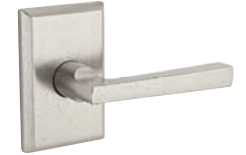

HANDLESETS

Adirondack
with Rustic Knob

Cottonwood
with Rustic Knob

Elkhorn
with Arch Lever

Additional Knob, Lever, And Rose Options Available

Longview Handleset Dark Bronze Finish

RUSTIC

Fairbanks
with Taper Lever

Kodiak
with Arch Lever

Longview
with Taper Lever

Rustic Arch Deadbolt

Rustic Square Deadbolt

Rustic Knob
with Rustic Square Rose

Taper Lever
with Rustic Square Rose

Arch Lever
with Rustic Arch Rose

White
Bronze