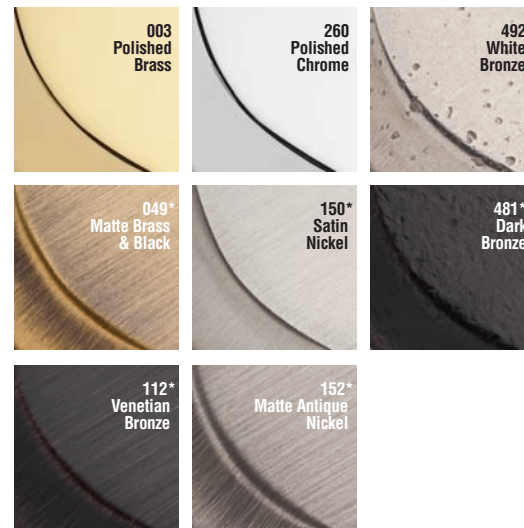

BALDWIN™

Baldwin products are timeless. They all carry a legacy of quality and craftsmanship and maintain a meticulous attention to detail.

We believe that you should never compromise on style or quality.

- From contemporary to classic and simple to ornate, Baldwin has styles that fit every design aesthetic
- Within the complete line, Baldwin offers products in 24 unique finishes that complement all decors
- Visit Baldwinhardware.com to learn more about Baldwin's various portfolios of products, styles, and finishes

FINISHES